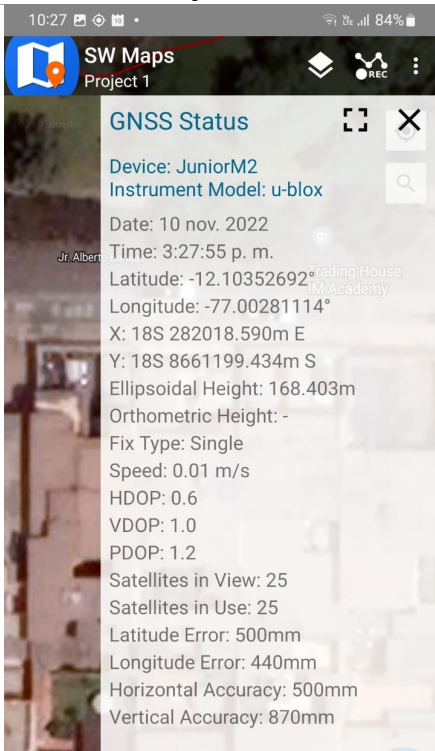

M2BASE | Base Station Kit for Reach M2

Comparative Test of Satellite Connection between Multi-band Antennas connected to the GNSS Module Reach M2:

IDR5 by Mettatec	HC871 by Tallysman
	
<p>Connection test using the APP EMLID REACHVIEW3:</p>	
IDR5 by Mettatec	HC871 by Tallysman
	

Connection test using the APP SWMAPS:

IDR5 by Mettatec

HC871 by Tallysman